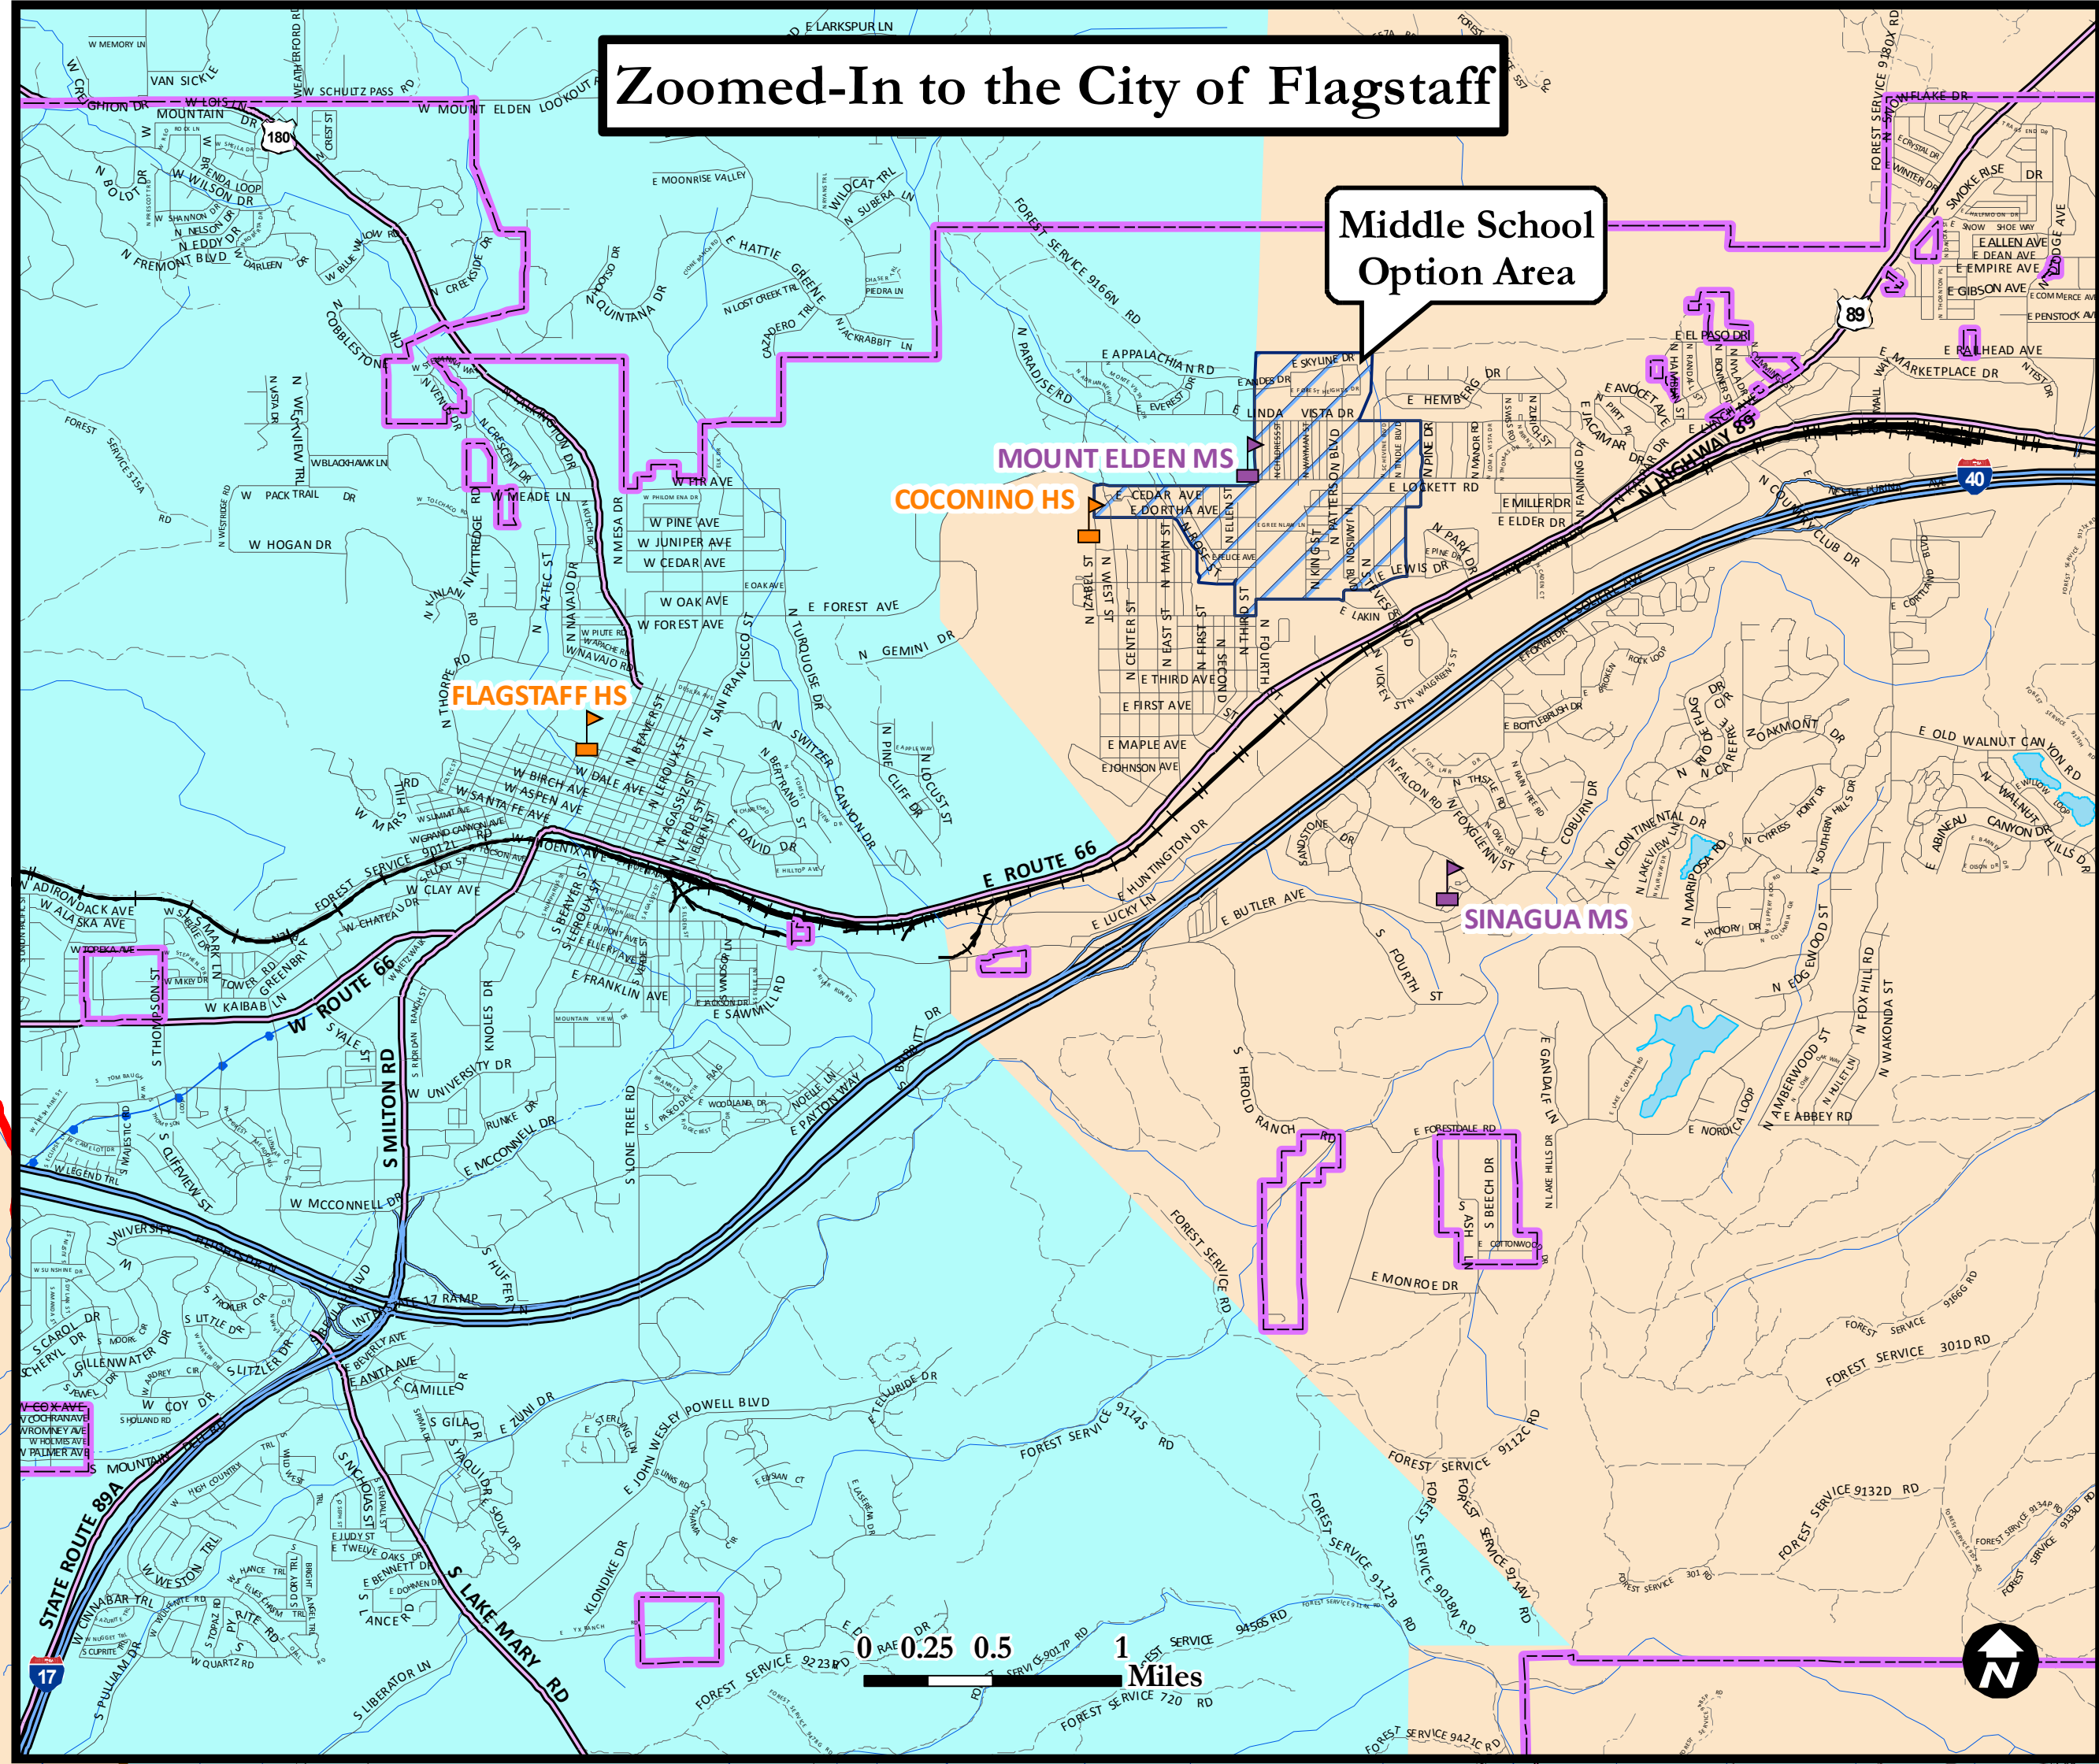

Flagstaff Unified School District

2010/2011 Middle (6-8) and High (9-12)
School Attendance Areas

- | | |
|---------------------------|----------------|
| Middle School | Highway |
| High School | On Ramp |
| City Limits | Major Road |
| District | Surface Street |
| Reservation | Forest Road |
| Middle School Option Area | Other |
| Sinagua MS/Coconino HS | Aqueduct |
| Mt. Elden MS/Flagstaff HS | Stream |
| Railroad | Wash |
| | Lakes |