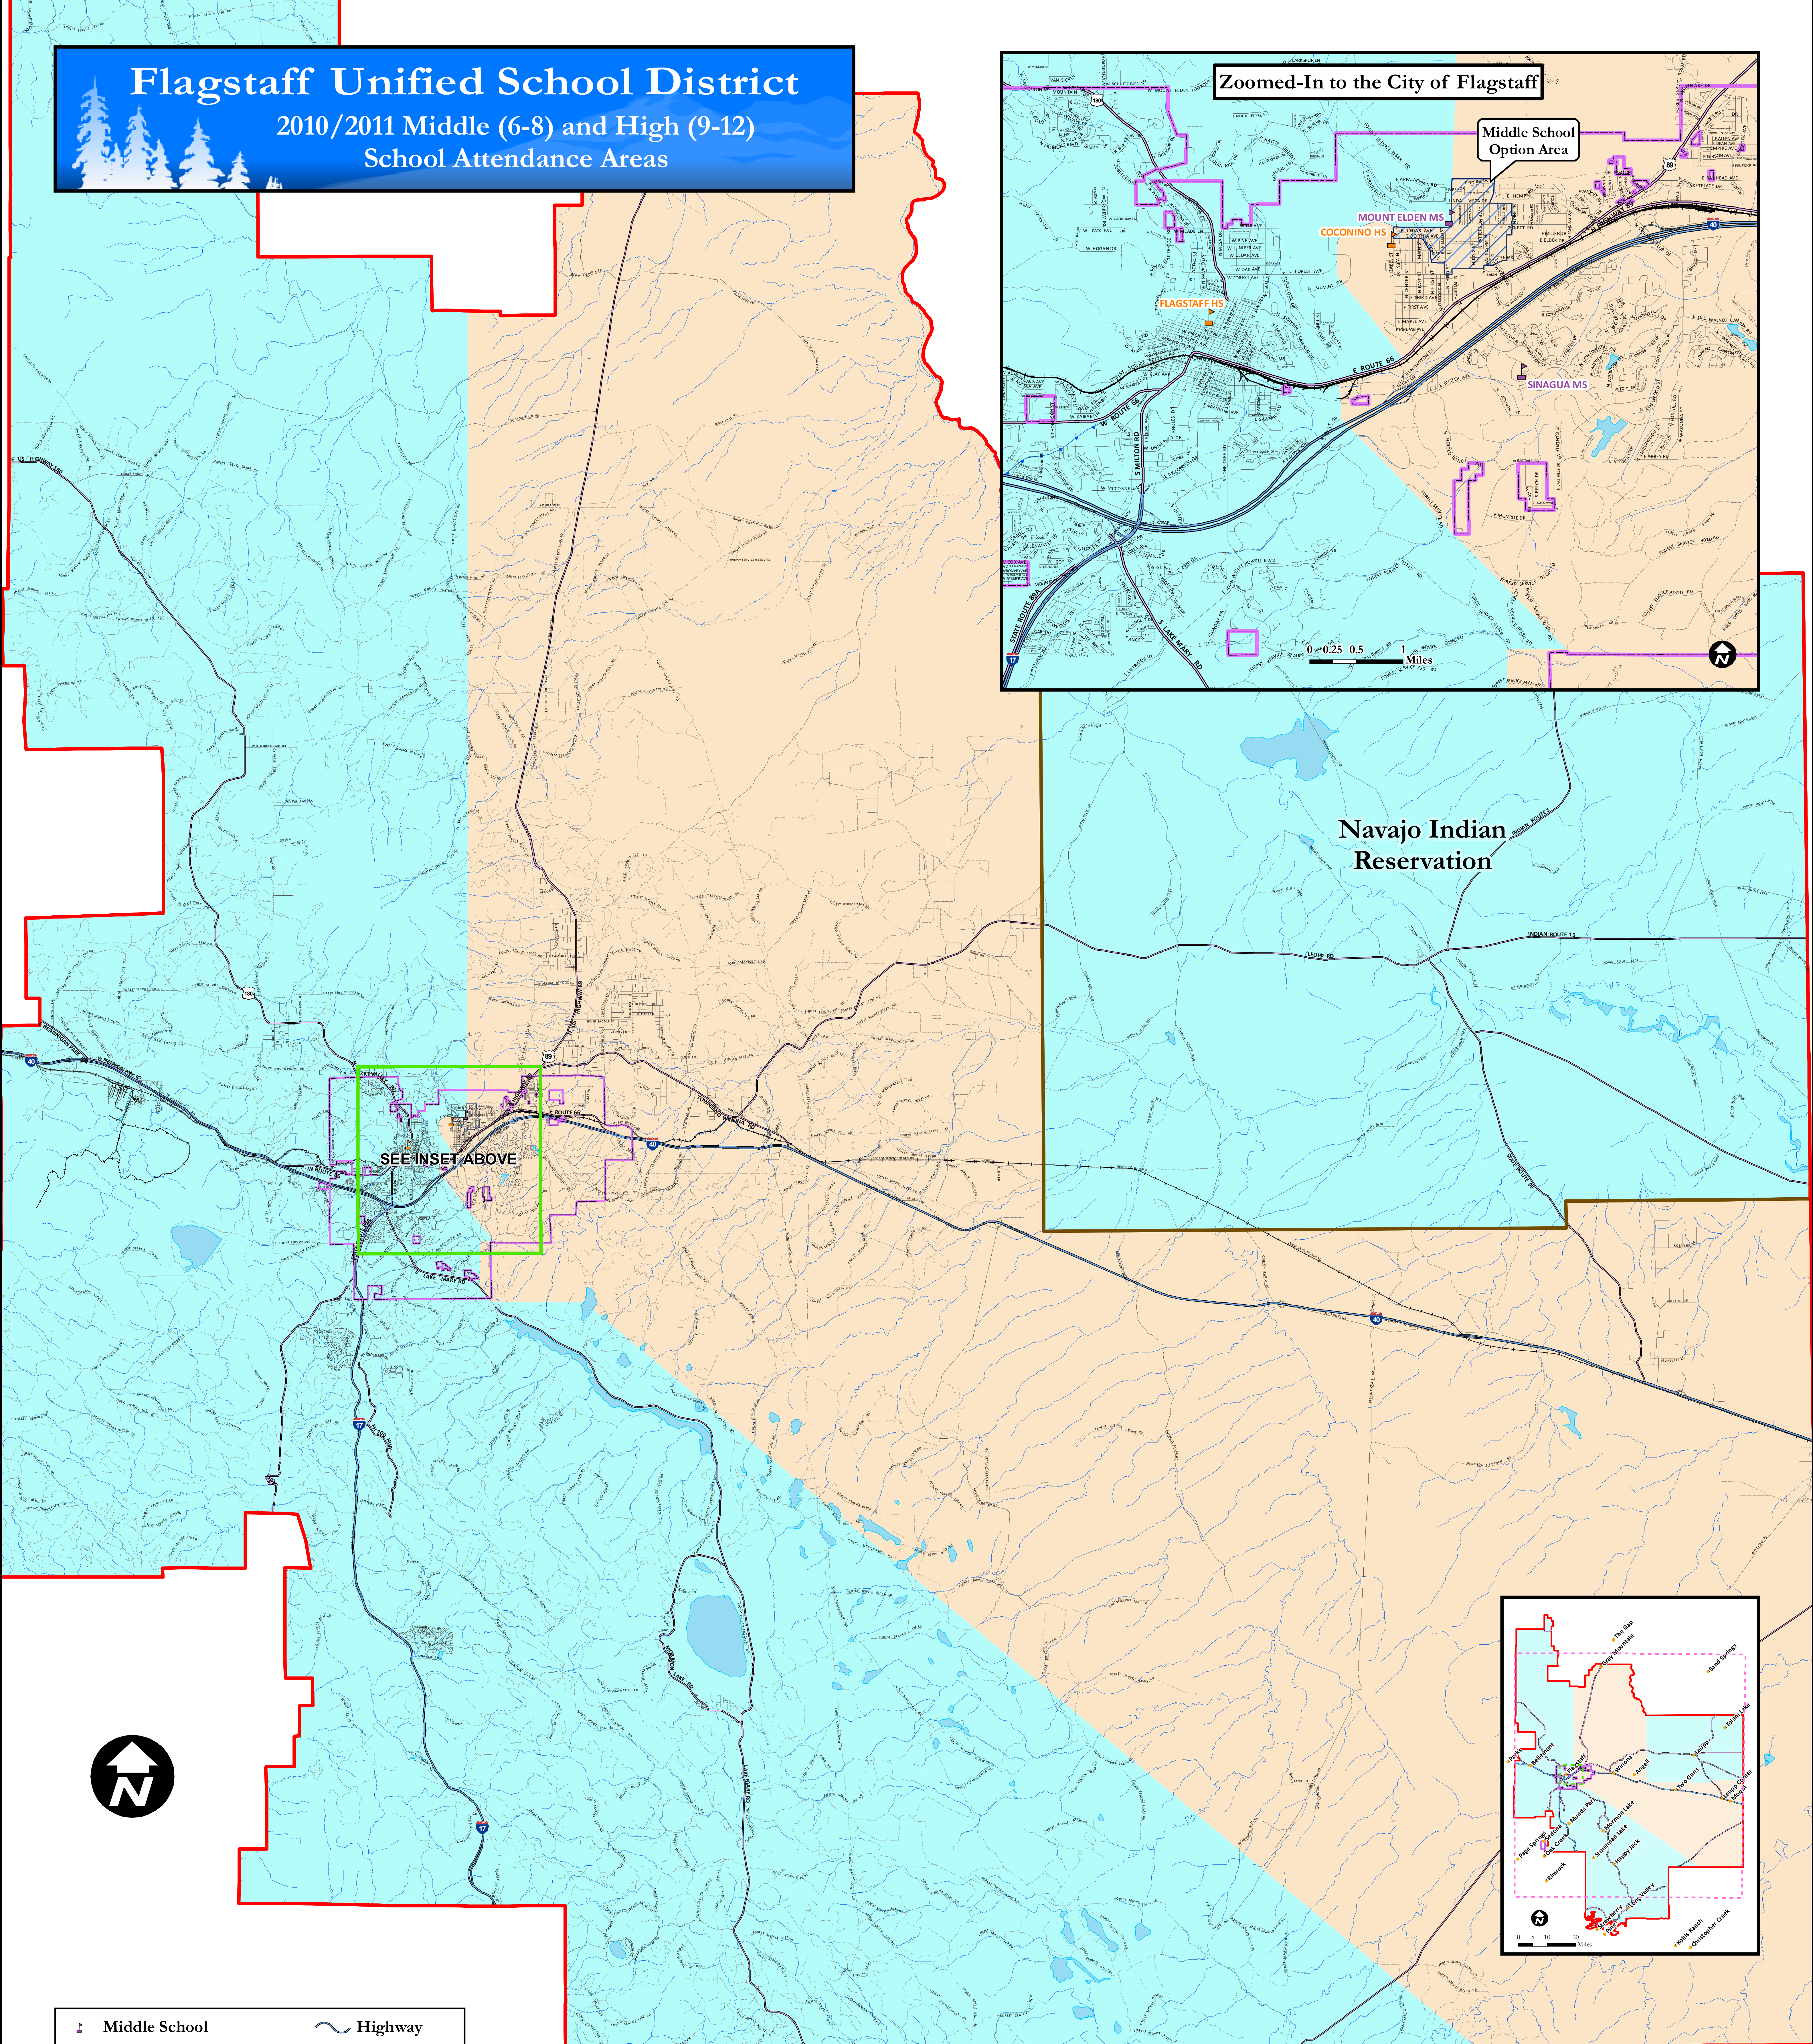

Flagstaff Unified School District

2010/2011 Middle (6-8) and High (9-12)
School Attendance Areas

- | | |
|---------------------------|----------------|
| Middle School | Highway |
| High School | On Ramp |
| City Limits | Major Road |
| District | Surface Street |
| Reservation | Forest Road |
| Middle School Option Area | Other |
| Sinagua MS/Coconino HS | Aqueduct |
| Mt. Elden MS/Flagstaff HS | Stream |
| Railroad | Wash |
| | Lakes |